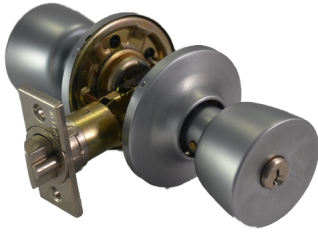

## Yale Residential 700V-ENTRY US 26D - YA 43405772

ya\_780\_26d.png

Rating: Not Rated Yet

**Price**

Price Each:\$16.47

[Ask a question about this product](#)

Description \*\*\*\* - ENT,VAL,26D,R6WADJ