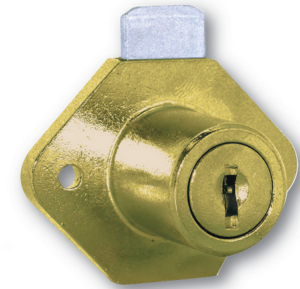

## WOOD DESK LOCK/3/4"/DULL BRASS/KD - ES 750 WDL

es\_wl875.png

Rating: Not Rated Yet

**Price**

Price Each:\$8.75

[Ask a question about this product](#)

Description 3/4" Barrel length, Dull brass Finish. Keyed different. The key turns 180O clockwise, moving the steel bolt upwards. The key is removable in both the locked and unlocked position. All wood desk locks are available in dull brass finish. Available keyed alike, keyed different and master keyed, The 750WDL, 875WDL and 11225WDL can be ordered with the same key changes as ESP Cam Locks. Packaged complete with mounting wood screws. 12 locks per carton, 2 keys per lock, ES8 keyway.