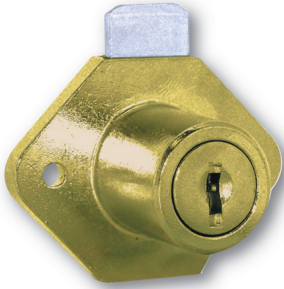

## WOOD DESK LOCK/1-1/8"/DULL BRASS/KD - ES 1125 WDL

es\_wl875.png

Rating: Not Rated Yet

**Price**

Price Each:\$8.75

[Ask a question about this product](#)

Description 1-1/8" Barrel length, Dull brass Finish. Keyed different. The key turns 180O clockwise, moving the steel bolt upwards. The key is removable in both the locked and unlocked position. All wood desk locks are available in dull brass finish. Available keyed alike, keyed different and master keyed, The 750WDL, 875WDL and 11225WDL can be ordered with the same key changes as ESP Cam Locks. Packaged complete with mounting wood screws. 12 locks per carton, 2 keys per lock, ES8 keyway.