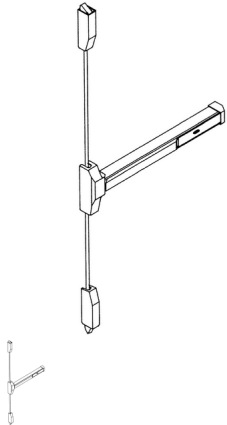

UL PANIC EXIT BOLT ALU/SQUARE HEAD/VERTICAL TOUCH BAR UP TO 96" - PA 525VAL

pa_525val.png

Rating: Not Rated Yet

Price

Price Each:\$380.24

[Ask a question about this product](#)

Description Horizontal reversible, rim type touch bar exit devices UL525 series fit a 25" to 36" wide door, and UL526 fits a 25" to 48" wide door, and can be used with a cylinder, keyed ball knob or keyed lever or a pull. Available in aluminum finish. Devices are packed with latch and strike filler plates. Available in aluminum finish, may also be used with a cylinder, key ball knob, keyed lever or a pull. ? Deadlatching ? Non-handed for use on right or left opening doors ? Easy to install new or replacement ? Complete with rim strike latch, shim, fasteners, mounting templates and easy to follow instructions ? Vertical panic device for double door installations. ? Vertical unit can be cut to size. Fits doors up to 36" x 96" ? Vertical Touch Bar is used with the UL525 horizontal device. ? UL listed are Doggable/ Vertical Touch Bar