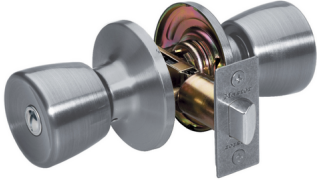

TULIP, SATIN NICKLE, PRIVACY - MA TU0315BOX

ma_tuo0315.png

Rating: Not Rated Yet

Price

Price Each:\$18.10

[Ask a question about this product](#)

Description The Master Lock No. TU0315BOX features a tulip style knob with six-way adjustable latch to fit all doors with 2-3/8in or 2-3/4in backset, square, rounded corners, or drive-in. This knob offers ANSI GRADE 3 performance for interior locking applications. Th