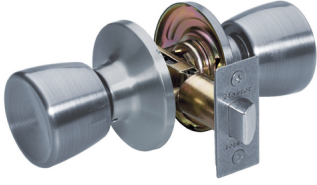

## TULIP, SATIN NICKLE, PASSAGE - MA TU0415BOX

ma\_tuo0415.png

Rating: Not Rated Yet

**Price**

Price Each:\$16.59

[Ask a question about this product](#)

Description The Master Lock No. TU0415BOX features a tulip style knob with six-way adjustable latch to fit all doors with 2-3/8in or 2-3/4in backset, square, rounded corners, or drive-in. This knob offers ANSI GRADE 3 performance for interior non-locking applications