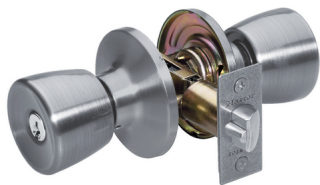

TULIP, SATIN NICKLE, KEYED ENTRY SCHLAGE C KKY - MA TU0115KA4S

ma_tu0115.png

Rating: Not Rated Yet

Price

Price Each:\$21.09

[Ask a question about this product](#)

Description

The Master Lock No. TU0115KA4S features a tulip style knob with six-way adjustable latch to fit all doors with 2-3/8in or 2-3/4in backset, square, rounded corners, or drive-in. This knob offers ANSI GRADE 3 performance for exterior locking applications. T