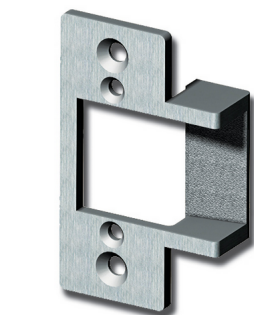

Trine 234-26D Faceplate 2-3/4"

tr_234_fp.png

Rating: Not Rated Yet

Price

Price Each:\$24.01

[Ask a question about this product](#)

Description

Trine 234-26D Faceplate 2-3/4"

SKU: - TR 234-26D

The Trine 234 Faceplate -Smallest Electric Strike in the World - is for new or replacement installations in metal frames. Use with cylindrical locksets having up to 5/8" throw, based on 1/8" door gap. Fits Standard 2-3/4" T-strike cutout with minimal cutting Included with the Trine 323478LC Electric Strike Kit Used inconjunction with Trine's 30LC, 30RS, 3012, 3024 locking mechanism.

Face Plate: 2-3/4" x 1-1/8" x 1-11/16" lip extension

Finish: Satin Chrome