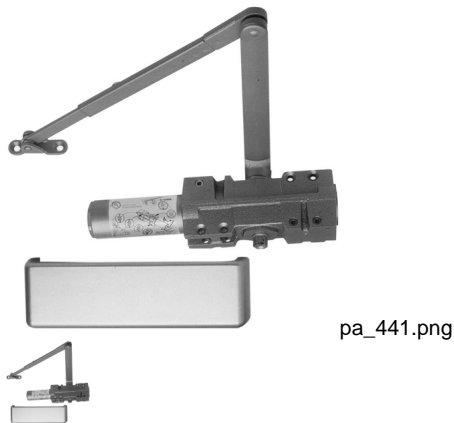

TRI-PACK DR CLOSER-HEAVY DUTYW/BACK CHECKDURO -REPLACEMENT LCN 4040 - PA 441BCDUR

Rating: Not Rated Yet

Price

Price Each:\$168.22

[Ask a question about this product](#)

Description 441 BC Series Door Closer Dura-notic Finish A power adjustable door closer that features a cast iron body and is ANSI A156.4 Grade 1 and ANSI A117.1 compliant. It is also UL Listed. Manufactured under ISO 9002 guidelines, this ADA (Handicap) multi-sized closer has adjustable Spring Power for a range of sizes which can be adjusted after installation. The 441 BC Series comes with a choice of three arm types: Heavy Duty Stop Arm with Hold Open, Heavy Duty Arm, or Standard Arm. Same template as the domestic brands. Features: ? Cast iron body ? ANSI A156.4, Grade1 and ANSI A117.1 compliant ? UL listed ? ADA (Handicap) multi-sized closers with adjustable Spring Power for a Range of sizes, adjustable after installation ? Manufactured under ISO 9002 guidelines ? Available in a choice of three arm types, heavy duty STOP, arm with hold open, heavy duty arm, or standard arm Functions: ? Tri-Style installation: installs regular, parallel arm or top jamb. ? Non-handed: installs on either side of door. ? Adjustable sweep and latch speeds: separate valves to adjust each speed. ? Adjustable backcheck: standard. ? Adjustable delayed action closing option available. ? Installs 3 ways: regular arm, parallel arm, and top jamb. ? Cover: high impact, UL listed molded plastic full cover. ? Power of closer can be adjusted to conform to the requirements of the American with Disabilities Act (ADA) and as outlined in ANSI A 117.1 Specifications for Making Buildings and Facilities Accessible to, and Usable by the Physically Disabled. ? Door Opening: regular arm 120?, parallel arm 180? and top jamb 120?. Crossover Footprint The following manufacturers? products fit the same physical footprint as our 441 BC Series Door Closer. If you have any questions regarding crossover specifications please contact us. Same hole positions as: ? LCN 4041 ? Norton 7500/7700 ? Dorma 8916 ? Dor-O-Matic SC70 ? SARGENT 351 ? Yale P400/4400 ? RYOBI D3530