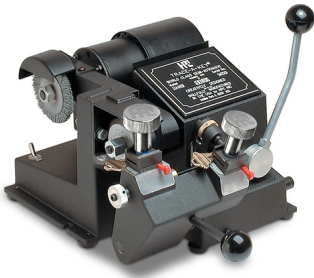

TRACE-A-KEY SEMI AUTO KEY MACHINE - HP 3344HQT

hp_3344hqt.png

Rating: Not Rated Yet

Price

Price Each:\$1,782.28

[Ask a question about this product](#)

Description The Trace-A-Key? is a semi-automatic duplicator designed to be the fastest, most accurate and most dependable duplicator available. This machine is loaded with must-have features. The spring-loaded carriage assures consistent duplication, and the expansive range allows for the cutting of longer automotive keys. Its high-performance motor for trouble free cutting is available in 120VAC, 240VAC or AC/DC (120VAC/12VDC). Plus it has a Softie? Brush made with carbide impregnated Tylon-X bristles that swiftly de-burrs keys. The double-sided jaws hold a wide variety of keys and the rugged single-casting construction makes it a very durable machine.