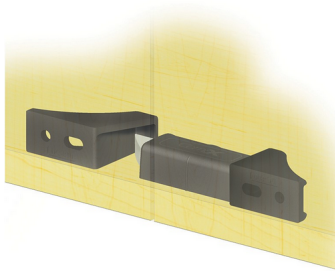

Timberline D300DL Double Door Latch, Black Finish - TL D300DL-BLK

Show Right Door Active, Bottom Mount

tl_d300dl.png

Rating: Not Rated Yet

Price

Price Each:\$5.28

[Ask a question about this product](#)

Description Timberline D300DL Double Door Latch eliminates the elbow catch. No need to reach into cabinet to unlatch the elbow catch on inactive door. The D300DL is for top mount for left hand door or bottom of right hand door. Use the D200DL is for the opposite handing. Application ? Allows two or three point locking for standard or wardrobe double door cabinets. Operation ? Either door can be closed at anytime. Secures doors with deadbolt or cam locks. Finish ? Black (Also available in White). Packaging ? Kits contain one each: latch, activator and catch; also installation instructions