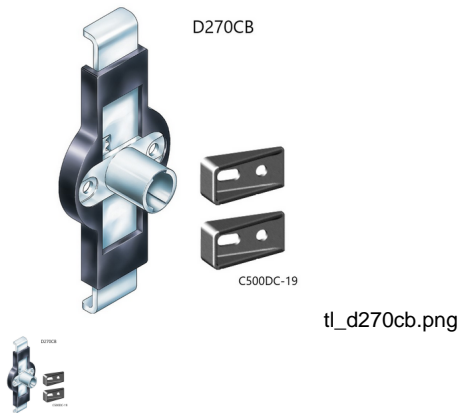

TimberLine D270CB Two Drawer Side Gang Lock - D270CB

Rating: Not Rated Yet

Price

Price Each:\$8.23

[Ask a question about this product](#)

Description The TimberLine D270CB Two Drawer Side Gang Lock Application - Two drawer gang lock for locking two pedestal drawers with a single lock. Lock mounts on side of cabinet. Operation - 180° key rotation, CCW to lock, key removable in both locked and unlocked positions. Keying - Order lock plug separately, (see TL C100LP). Packaging - Housing supplied with two C500DC-19 Drawer Clips.