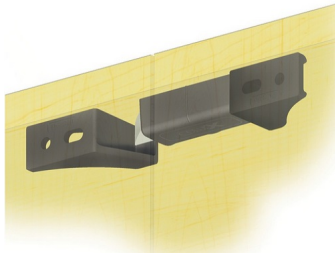

Timberline D200DL Double Door Latch, White Finish - TL D200DL-WHT

Show Right Door Active, Top Mount
Shown In Black

tl_d200dlwht.png

Rating: Not Rated Yet

Price

Price Each:\$5.28

[Ask a question about this product](#)

Description Timberline D200DL Double Door Latch eliminates the elbow catch. No need to reach into cabinet to unlatch the elbow catch on inactive door. The D200DL is for top mount for right hand door or bottom of left hand door. Use the D300DL is for the opposite handing. Application ? Allows two or three point locking for standard or wardrobe double door cabinets. Operation ? Either door can be closed at anytime. Secures doors with deadbolt or cam locks. Finish ? White (Also available in Black). Packaging ? Kits contain one each: latch, activator and catch; also installation instructions