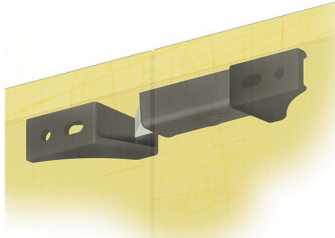

## Timberline D200DL Double Door Latch, Black Finish - TL D200DL-BLK

Show Right Door Active, Top Mount

tl\_d200dl.png

Rating: Not Rated Yet

**Price**

Price Each:\$5.28

[Ask a question about this product](#)

Description Timberline D200DL Double Door Latch eliminates the elbow catch. No need to reach into cabinet to unlatch the elbow catch on inactive door. The D200DL is for top mount for right hand door or bottom of left hand door. Use the D300DL is for the opposite handing. Application ? Allows two or three point locking for standard or wardrobe double door cabinets. Operation ? Either door can be closed at anytime. Secures doors with deadbolt or cam locks. Finish ? Black (Also available in White). Packaging ? Kits contain one each: latch, activator and catch; also installation instructions