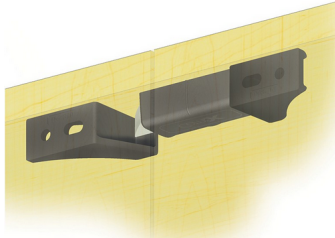

Timberline D200DL Double Door Latch, Black Finish - TL D200DL-BLK

Show Right Door Active, Top Mount

tl_d200dl.png

Rating: Not Rated Yet

Price

Price Each:\$5.28

[Ask a question about this product](#)

Description Timberline D200DL Double Door Latch eliminates the elbow catch. No need to reach into cabinet to unlatch the elbow catch on inactive door. The D200DL is for top mount for right hand door or bottom of left hand door. Use the D300DL is for the opposite handing. Application ? Allows two or three point locking for standard or wardrobe double door cabinets. Operation ? Either door can be closed at anytime. Secures doors with deadbolt or cam locks. Finish ? Black (Also available in White). Packaging ? Kits contain one each: latch, activator and catch; also installation instructions