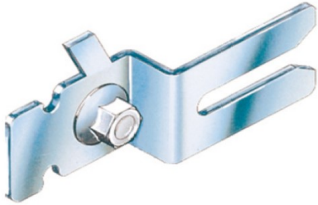

TimberLine D150LC Type 150 Lockbar Clip - TL D150LC

tl_d150lc.png

Rating: Not Rated Yet

Price

Price Each:\$2.51

[Ask a question about this product](#)

Description The TimberLine D150LC Type 150 Lockbar Clip used to connect the Lock Cylinder body with side Mount System 150 Gang lock locking Bar.