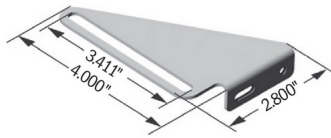

Timberline C500SP Double Drawer Strike - TL C500SP

C500SP

nl_c500sp.png

Rating: Not Rated Yet

Price

Price Each:\$8.94

[Ask a question about this product](#)

Description

National C500SP Double Drawer Strike less Mounting Screws - Black - TL C500SP

SKU: TL CC500SP

Side mount strike plate for double drawers

Dimensions: overall: 4"w x 2-3/4"h Slot: 3-3/8" x 5/16" uses # 6 screw (not included)