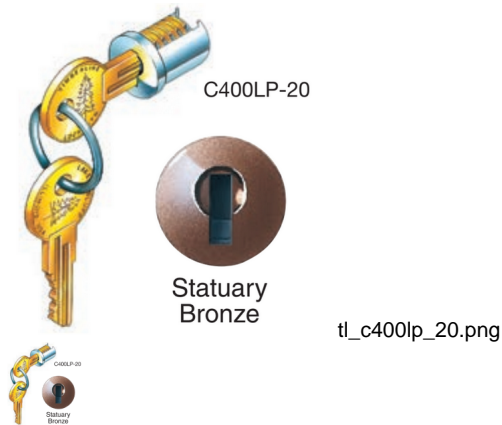

## TimberLine C400LP Key Plug Assembly Keyed Alike to 100T, Statuary Bronze. Finish - TL C400LP-100T-14A

Rating: Not Rated Yet

**Price**

Price Each:\$8.14

[Ask a question about this product](#)

Description The Timberline C400LP Key Plug Assembly fits all Timberline lock bodies. Statuary Bronze finish Keyed alike to key 100T A Change Tool D500KY is required to remove lock plugs from the cylinder bodies. Lock Features: ? Small Diameter ? High Quality/Long Life ? Solid Brass Keys ? Coded on Face & Keys ? Master-Keyed Standard ? Removable Lock Plug