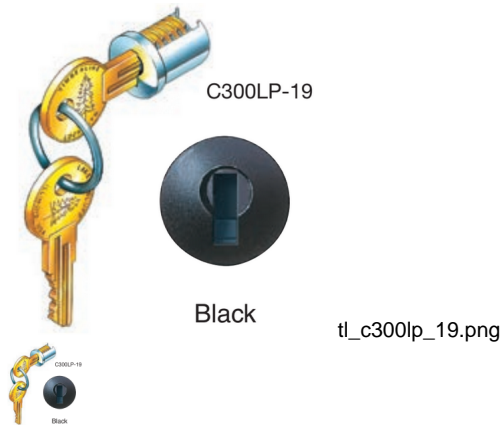

TimberLine C300LP Key Plug Assembly Keyed Alike to 101T, Back Finish - TL C300LP-101T-19

Rating: Not Rated Yet

Price

Price Each:\$8.14

[Ask a question about this product](#)

Description The Timberline C300LP Key Plug Assembly fits all Timberline lock bodies. Black finish Keyed alike to key 101T A Change Tool D500KY is required to remove lock plugs from the cylinder bodies. Lock Features: ? Small Diameter ? High Quality/Long Life ? Solid Brass Keys ? Coded on Face & Keys ? Master-Keyed Standard ? Removable Lock Plug