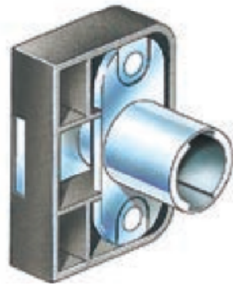

## TimberLine C290CB Door Lock - TL C290CB

290 SERIES

tl\_c290cb.png

Rating: Not Rated Yet

**Price**

Price Each:\$7.56

[Ask a question about this product](#)

Description TimberLine C240CB Door Lock has rectangular body. Cam Setback =9/32", Cam Extension\*=13/16", Cam Throw=3/8". \* Measured from center of cylinder to tip of cam in unlocked position Application - Surface mounted lock for locking doors. Operation - 180° key rotation, CCW to lock, key removable in both locked and unlocked positions. Keying - Order lock plug separately, (see TL C100LP). Packaging - Cylinder is black, toughened nylon. Cylinder is unplated. Cams are zinc plated.