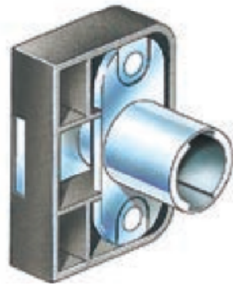

## TimberLine C290CB Door Lock - TL C290CB

290 SERIES

tl\_c290cb.png

Rating: Not Rated Yet

**Price**

Price Each:\$7.34

[Ask a question about this product](#)

Description TimberLine C240CB Door Lock has rectangular body. Cam Setback =9/32", Cam Extension\*=13/16", Cam Throw=3/8". \* Measured from center of cylinder to tip of cam in unlocked position Application - Surface mounted lock for locking doors. Operation - 180° key rotation, CCW to lock, key removable in both locked and unlocked positions. Keying - Order lock plug separately, (see TL C100LP). Packaging - Cylinder is black, toughened nylon. Cylinder is unplated. Cams are zinc plated.