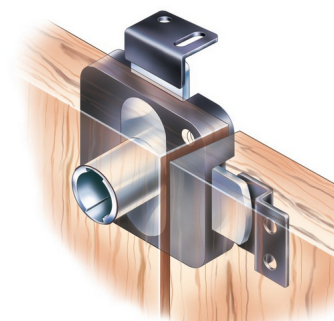

TimberLine C255CB Double Door Lock Left Hand Active - TL C255CB

tl_c255cb.png

Rating: Not Rated Yet

Price

Price Each:\$14.60

[Ask a question about this product](#)

Description

TimberLine C255CB Double Door Lock.

Top Mount Left Hand Active. Bolt Positions 12 and 3.

Bottom Mount -Right Hand Active Bolt Positions 6 and 9.

Application - Surface mounted lock for locking two adjacent doors. Eliminates the need for a spring catch on the door opposite the lock. Works with either overlay or inset doors. Operation - 180° cam rotation, CCW to lock, key removable in both locked and unlocked positions. Keying - Order lock plug separately, (see TL C100LP). Packaging - Supplied with two strike plates as shown. Housing is black, toughened nylon. Cylinder is unplated. Cams are zinc plated.