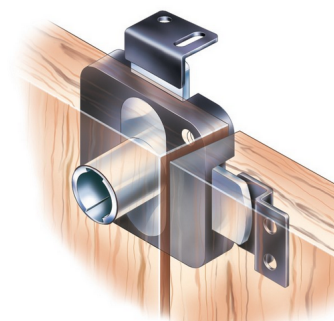

TimberLine C255CB Double Door Lock Left Hand Active - TL C255CB

tl_c255cb.png

Rating: Not Rated Yet

Price

Price Each:\$14.17

[Ask a question about this product](#)

Description TimberLine C255CB Double Door Lock Right Hand Active. Bolt Positions 12 and 3. Bottom Mount -Right Hand Active Bolt Positions 6 and 9. Application - Surface mounted lock for locking two adjacent doors. Eliminates the need for a spring catch on the door opposite the lock. Works with either overlay or inset doors. Operation - 180° cam rotation, CCW to lock, key removable in both locked and unlocked positions. Keying - Order lock plug separately, (see TL C100LP). Packaging - Supplied with two strike plates as shown. Housing is black, toughened nylon. Cylinder is unplated. Cams are zinc plated.