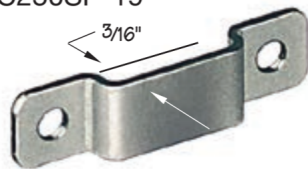

Timberline C250SP-19 Surface Strike or Bolt / Rod Guide - TL C250SP-19

C250SP-19

tl_c250sp-19.png

Rating: Not Rated Yet

Price

Price Each:\$3.35

[Ask a question about this product](#)

Description

Timberline C250SP-19 Surface Strike or Bolt / Rod Guide less Mounting Screws - Black - TL C250SP-19

SKU: TL C250SP-19

Surface strike / Guide with -13/16" x 3/16" offset

Dimensions: 1-3/4" x 7/16" uses # 6 screw (not included)