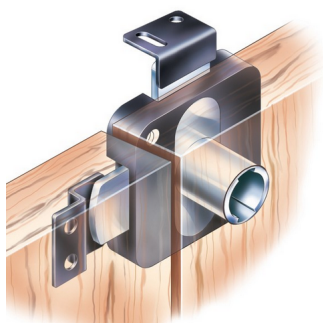

## TimberLine C250CB Double Door Lock Right Hand Active - TL C250CB

tl\_c250cb.png

Rating: Not Rated Yet

**Price**

Price Each:\$14.12

[Ask a question about this product](#)

### Description

TimberLine C250CB Double Door Lock.

Top Mount Right Hand Active. Bolt Positions 12 and 9.

Bottom Mount -Left Hand Active Bolt Positions 6 and 3.

Application - Surface mounted lock for locking two adjacent doors. Eliminates the need for a spring catch on the door opposite the lock. Works with either overlay or inset doors. Operation - 180° cam rotation, CCW to lock, key removable in both locked and unlocked positions. Keying - Order lock plug separately, (see TL C100LP). Packaging - Supplied with two strike plates as shown. Housing is black, toughened nylon. Cylinder is unplated. Cams are zinc plated.