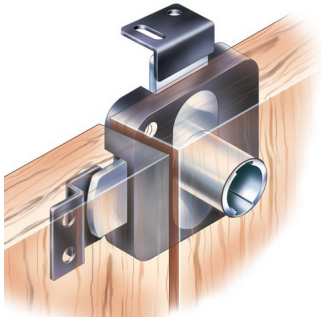

## TimberLine C250CB Double Door Lock Right Hand Active - TL C250CB

tl\_c250cb.png

Rating: Not Rated Yet

**Price**

Price Each:\$13.71

[Ask a question about this product](#)

Description TimberLine C250CB Double Door Lock. Top Mount Right Hand Active. Bolt Positions 12 and 9. Bottom Mount -Left Hand Active Bolt Positions 6 and 3. Application - Surface mounted lock for locking two adjacent doors. Eliminates the need for a spring catch on the door opposite the lock. Works with either overlay or inset doors. Operation - 180° cam rotation, CCW to lock, key removable in both locked and unlocked positions. 5Keying - Order lock plug separately, (see TL C100LP). Packaging - Supplied with two strike plates as shown. Housing is black, toughened nylon. Cylinder is unplated. Cams are zinc plated.