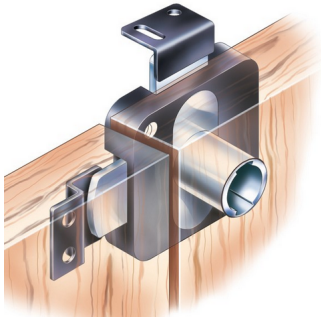

TimberLine C250CB Double Door Lock Right Hand Active - TL C250CB

tl_c250cb.png

Rating: Not Rated Yet

Price

Price Each:\$13.71

[Ask a question about this product](#)

Description TimberLine C250CB Double Door Lock. Top Mount Right Hand Active. Bolt Positions 12 and 9. Bottom Mount -Left Hand Active Bolt Positions 6 and 3. Application - Surface mounted lock for locking two adjacent doors. Eliminates the need for a spring catch on the door opposite the lock. Works with either overlay or inset doors. Operation - 180° cam rotation, CCW to lock, key removable in both locked and unlocked positions. 5Keying - Order lock plug separately, (see TL C100LP). Packaging - Supplied with two strike plates as shown. Housing is black, toughened nylon. Cylinder is unplated. Cams are zinc plated.