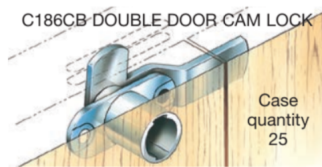

## Timberline C186CB Double Door Cam Lock - TL C186CB

tl\_c186cb\_use.png

Rating: Not Rated Yet

**Price**

Price Each:\$6.79

[Ask a question about this product](#)

### Description

Timberline C186CB Double Door Cam Lock Less Core - TL C186CB

SKU: TL C186CB

For use on double door applications. Sold less core and strike.

Cores and Strike sold separtly

Finish: Unfinished