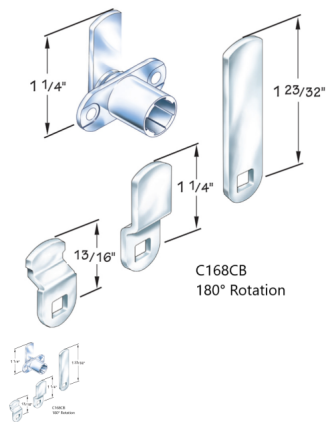

## TimberLine C168CB Cam Lock Kit - TL C168CB

tl\_c168cb.png

Rating: Not Rated Yet

**Price**

Price Each:\$9.58

[Ask a question about this product](#)

### Description

TimberLine C168CB Cam Lock Kit Application - Universal type lock for either doors or drawers. Each kit contains a variety of easily switched cams to accommodate most locking situations. Operation - 180° cam rotation, CCW to lock. (for 90° cam rotation see TL C165CB). Keying - Order lock plug separately, (see TL C100LP). Packaging - Cylinder supplied with straight and two bent cams. Bent cams have setback of 15/32". Cylinder is unplated.