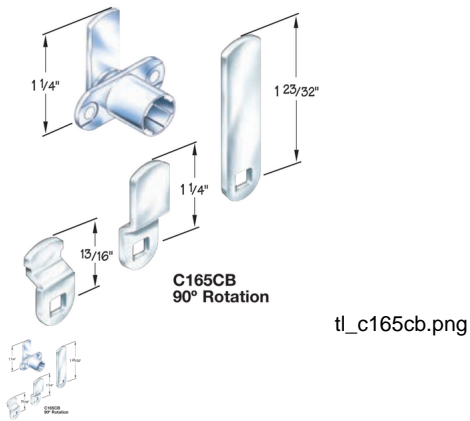

TimberLine C168CB Cam Lock Kit - TL C168CB

Rating: Not Rated Yet

Price

Price Each:\$9.31

[Ask a question about this product](#)

Description TimberLine C168CB Cam Lock Kit Application - Universal type lock for either doors or drawers. Each kit contains a variety of easily switched cams to accommodate most locking situations. Operation - 180° cam rotation, CCW to lock. (for 90° cam rotation see TL C165CB). Keying - Order lock plug separately, (see TL C100LP). Packaging - Cylinder supplied with straight and two bent cams. Bent cams have setback of 15/32". Cylinder is unplated. TimberLine C168CB Cam Lock Kit Application - Universal type lock for either doors or drawers. Each kit contains a variety of easily switched cams to accommodate most locking situations. Operation - 180° cam rotation, CCW to lock. (for 90° cam rotation see TL C165CB). Keying - Order lock plug separately, (see TL C100LP). Packaging - Cylinder supplied with straight and two bent cams. Bent cams have setback of 15/32". Cylinder is unplated.