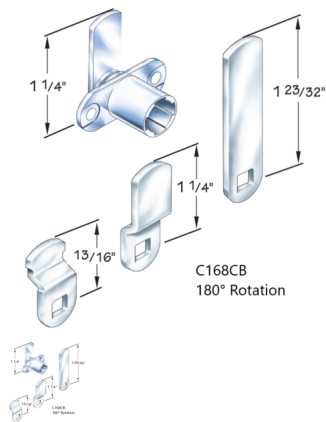

TimberLine C165CB Cam Lock Kit - TL C165CB

tl_c168cb.png

Rating: Not Rated Yet

Price

Price Each:\$9.58

[Ask a question about this product](#)

Description TimberLine C165CB Cam Lock Kit Application - Universal type lock for either doors or drawers. Each kit contains a variety of easily switched cams to accommodate most locking situations. Operation - 90° cam rotation, CCW to lock. (for 180° cam rotation see TL C168CB). Keying - Order lock plug separately, (see TL C100LP). Packaging - Cylinder supplied with straight and two bent cams. Bent cams have setback of 15/32". Cylinder is unplated.