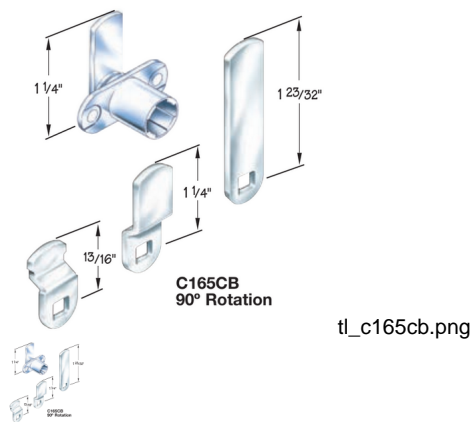

TimberLine C165CB Cam Lock Kit - TL C165CB

Rating: Not Rated Yet

Price

Price Each:\$9.31

[Ask a question about this product](#)

Description TimberLine C165CB Cam Lock Kit Application - Universal type lock for either doors or drawers. Each kit contains a variety of easily switched cams to accommodate most locking situations. Operation - 90° cam rotation, CCW to lock. (for 180° cam rotation see TL C168CB). Keying - Order lock plug separately, (see TL C100LP). Packaging - Cylinder supplied with straight and two bent cams. Bent cams have setback of 15/32". Cylinder is unplated. TimberLine C165CB Cam Lock Kit Application - Universal type lock for either doors or drawers. Each kit contains a variety of easily switched cams to accommodate most locking situations. Operation - 90° cam rotation, CCW to lock. (for 180° cam rotation see TL C168CB). Keying - Order lock plug separately, (see TL C100LP). Packaging - Cylinder supplied with straight and two bent cams. Bent cams have setback of 15/32". Cylinder is unplated.