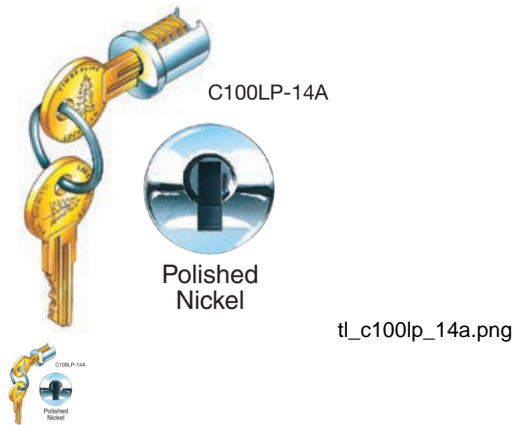

TimberLine C100LP Key Plug Assembly Keyed Different , Polished Nickel Finish - TL C100LP-KD-14A

Rating: Not Rated Yet

Price

Price Each:\$8.14

[Ask a question about this product](#)

Description The Timberline C100LP Key Plug Assembly fits all Timberline lock bodies. Polished nickel finish Keyed Different. A Change Tool D500KY is required to remove lock plugs from the cylinder bodies. Lock Features: ? Small Diameter ? High Quality/Long Life ? Solid Brass Keys ? Coded on Face & Keys ? Master-Keyed Standard ? Removable Lock PlugThe Timberline C100LP Key Plug Assembly fits all Timberline lock bodies. Polished nickel finish Keyed Different. A Change Tool D500KY is required to remove lock plugs from the cylinder bodies. Lock Features: ? Small Diameter ? High Quality/Long Life ? Solid Brass Keys ? Coded on Face & Keys ? Master-Keyed Standard ? Removable Lock Plug