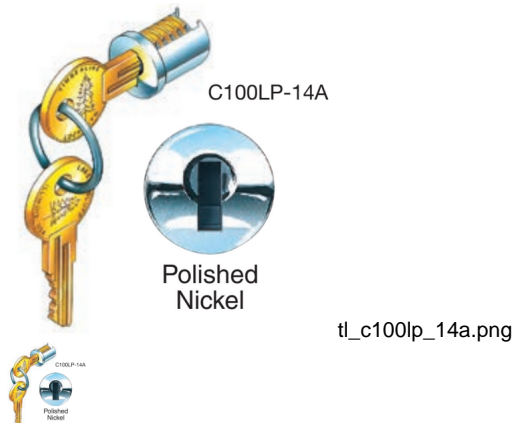

TimberLine C100LP Key Plug Assembly Keyed Alike to 109T, Polished Nickel Finish - TL C100LP-109T-14A

Rating: Not Rated Yet

Price

Price Each:\$8.14

[Ask a question about this product](#)

Description The Timberline C100LP Key Plug Assembly fits all Timberline lock bodies. Polished nickel finish Keyed alike to key 107T A Change Tool D500KY is required to remove lock plugs from the cylinder bodies. Lock Features: ? Small Diameter ? High Quality/Long Life ? Solid Brass Keys ? Coded on Face & Keys ? Master-Keyed Standard ? Removable Lock PlugThe Timberline C100LP Key Plug Assembly fits all Timberline lock bodies. Polished nickel finish Keyed alike to key 107T A Change Tool D500KY is required to remove lock plugs from the cylinder bodies. Lock Features: ? Small Diameter ? High Quality/Long Life ? Solid Brass Keys ? Coded on Face & Keys ? Master-Keyed Standard ? Removable Lock Plug