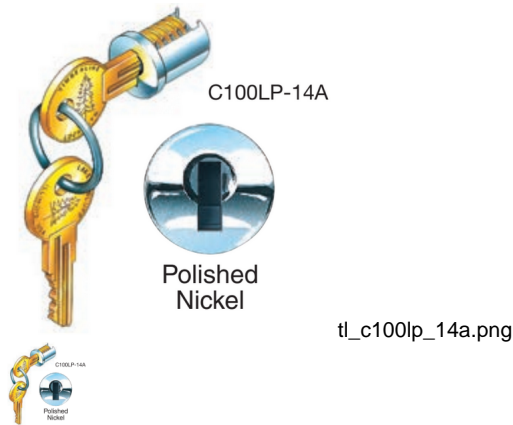

TimberLine C100LP Key Plug Assembly Keyed Alike to 109T, Polished Nickel Finish - TL C100LP-109T-14A

Rating: Not Rated Yet

Price

Price Each:\$8.14

[Ask a question about this product](#)

Description The Timberline C100LP Key Plug Assembly fits all Timberline lock bodies. Polished nickel finish Keyed alike to key 107T A Change Tool D500KY is required to remove lock plugs from the cylinder bodies. Lock Features: ? Small Diameter ? High Quality/Long Life ? Solid Brass Keys ? Coded on Face & Keys ? Master-Keyed Standard ? Removable Lock PlugThe Timberline C100LP Key Plug Assembly fits all Timberline lock bodies. Polished nickel finish Keyed alike to key 107T A Change Tool D500KY is required to remove lock plugs from the cylinder bodies. Lock Features: ? Small Diameter ? High Quality/Long Life ? Solid Brass Keys ? Coded on Face & Keys ? Master-Keyed Standard ? Removable Lock Plug