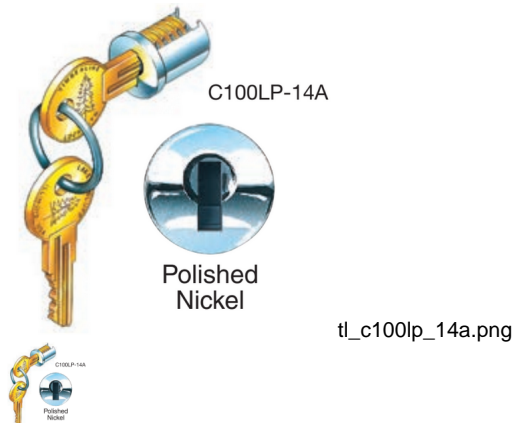

TimberLine C100LP Key Plug Assembly Keyed Alike to 107T, Polished Nickel Finish - TL C100LP-107T-14A

Rating: Not Rated Yet

Price

Price Each:\$8.14

[Ask a question about this product](#)

Description The Timberline C100LP Key Plug Assembly fits all Timberline lock bodies. Polished nickel finish Keyed alike to key 107T A Change Tool D500KY is required to remove lock plugs from the cylinder bodies. Lock Features: ? Small Diameter ? High Quality/Long Life ? Solid Brass Keys ? Coded on Face & Keys ? Master-Keyed Standard ? Removable Lock PlugThe Timberline C100LP Key Plug Assembly fits all Timberline lock bodies. Polished nickel finish Keyed alike to key 107T A Change Tool D500KY is required to remove lock plugs from the cylinder bodies. Lock Features: ? Small Diameter ? High Quality/Long Life ? Solid Brass Keys ? Coded on Face & Keys ? Master-Keyed Standard ? Removable Lock Plug