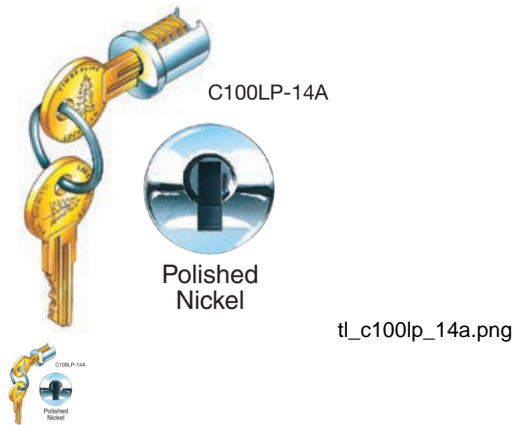

## TimberLine C100LP Key Plug Assembly Keyed Alike to 102T, Polished Nickel Finish - TL C100LP-102T-14A

Rating: Not Rated Yet

**Price**

Price Each:\$8.14

[Ask a question about this product](#)

Description The Timberline C100LP Key Plug Assembly fits all Timberline lock bodies. Polished nickel finish Keyed alike to key 102T A Change Tool D500KY is required to remove lock plugs from the cylinder bodies. Lock Features: ? Small Diameter ? High Quality/Long Life ? Solid Brass Keys ? Coded on Face & Keys ? Master-Keyed Standard ? Removable Lock PlugThe Timberline C100LP Key Plug Assembly fits all Timberline lock bodies. Polished nickel finish Keyed alike to key 102T A Change Tool D500KY is required to remove lock plugs from the cylinder bodies. Lock Features: ? Small Diameter ? High Quality/Long Life ? Solid Brass Keys ? Coded on Face & Keys ? Master-Keyed Standard ? Removable Lock Plug