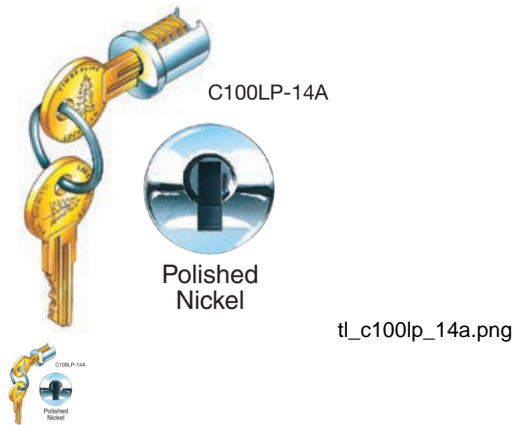

TimberLine C100LP Key Plug Assembly Keyed Alike to 102T, Polished Nickel Finish - TL C100LP-102T-14A

Rating: Not Rated Yet

Price

Price Each:\$8.14

[Ask a question about this product](#)

Description The Timberline C100LP Key Plug Assembly fits all Timberline lock bodies. Polished nickel finish Keyed alike to key 102T A Change Tool D500KY is required to remove lock plugs from the cylinder bodies. Lock Features: ? Small Diameter ? High Quality/Long Life ? Solid Brass Keys ? Coded on Face & Keys ? Master-Keyed Standard ? Removable Lock PlugThe Timberline C100LP Key Plug Assembly fits all Timberline lock bodies. Polished nickel finish Keyed alike to key 102T A Change Tool D500KY is required to remove lock plugs from the cylinder bodies. Lock Features: ? Small Diameter ? High Quality/Long Life ? Solid Brass Keys ? Coded on Face & Keys ? Master-Keyed Standard ? Removable Lock Plug