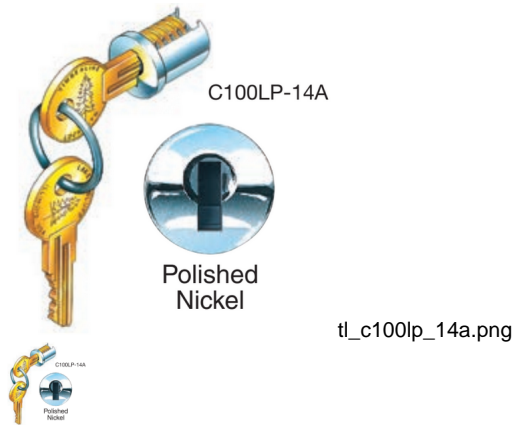

TimberLine C100LP Key Plug Assembly Keyed Alike to 101T, Polished Nickel Finish - TL C100LP-101T-14A

Rating: Not Rated Yet

Price

Price Each:\$8.14

[Ask a question about this product](#)

Description The Timberline C100LP Key Plug Assembly fits all Timberline lock bodies. Polished nickel finish Keyed alike to key 101T A Change Tool D500KY is required to remove lock plugs from the cylinder bodies. Lock Features: ? Small Diameter ? High Quality/Long Life ? Solid Brass Keys ? Coded on Face & Keys ? Master-Keyed Standard ? Removable Lock PlugThe Timberline C100LP Key Plug Assembly fits all Timberline lock bodies. Polished nickel finish Keyed alike to key 101T A Change Tool D500KY is required to remove lock plugs from the cylinder bodies. Lock Features: ? Small Diameter ? High Quality/Long Life ? Solid Brass Keys ? Coded on Face & Keys ? Master-Keyed Standard ? Removable Lock Plug