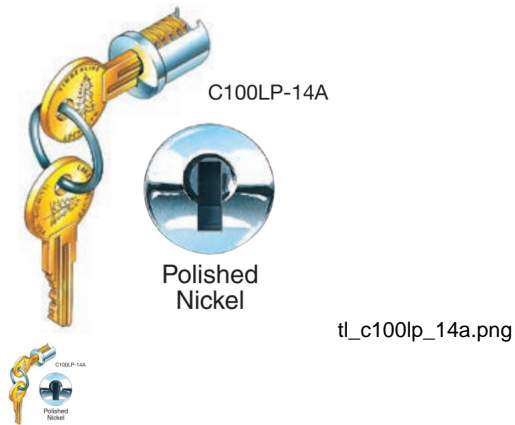

TimberLine C100LP Key Plug Assembly Keyed Alike to 100T, Polished Nickel Finish - TL C100LP-100T-14A

Rating: Not Rated Yet

Price

Price Each:\$8.14

[Ask a question about this product](#)

Description The Timberline C100LP Key Plug Assembly fits all Timberline lock bodies. Polished nickel finish Keyed alike to key 100T A Change Tool D500KY is required to remove lock plugs from the cylinder bodies. Lock Features: ? Small Diameter ? High Quality/Long Life ? Solid Brass Keys ? Coded on Face & Keys ? Master-Keyed Standard ? Removable Lock PlugThe Timberline C100LP Key Plug Assembly fits all Timberline lock bodies. Polished nickel finish Keyed alike to key 100T A Change Tool D500KY is required to remove lock plugs from the cylinder bodies. Lock Features: ? Small Diameter ? High Quality/Long Life ? Solid Brass Keys ? Coded on Face & Keys ? Master-Keyed Standard ? Removable Lock Plug