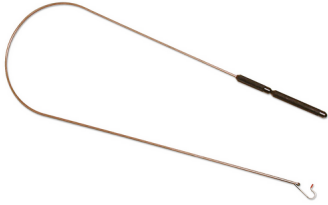

THRU CAR CLUTCH TOOL(5' LONG) - HP CO-81

hp_co-81.png

Rating: Not Rated Yet

Price

Price Each:\$63.43

[Ask a question about this product](#)

Description The Switch Stick is a five foot (1.5m) long bendable tool with a unique hook end designed to open cars from the inside. This tool slips into a vehicle between the window and door frame. Once inside, the Switch Stick acts as a third hand allowing you to flip switches, lift buttons, and hook handles. The hook has a protective coating and rubber cap, so the vehicle owner won't have to worry about a damaged interior. The Switch Stick is ideal for vehicles with side impact airbags where customers may be hesitant to have tools enter the door cavity. A must for vehicles with flush finger-tip lock switches such as Lexus and Volvo.