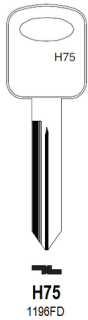

Taylor by Ilco H75 (1196FD, H75-P) Key Blank : Ford

ta_h75.png

Rating: Not Rated Yet

Price

Price Each:\$0.65

[Ask a question about this product](#)

Description

SKU: - TA H75-NP

Fits various models from the manufactures below:

FORD

Model: Club Wagon 1996-1996 All Locks — Code Series: 1X-1706X

Model: Cobra 1996-1996 All Locks — Code Series: 1X-1706X

Model: Cobra 1997-1997 All Locks — Code Series: 1X-1706X

Model: Crown Victoria 1997-1997 All Locks — Code Series: 1X-1706X

Model: Econoline Van 1997-2006 All Locks — Code Series: 1X-1706X

Model: Explorer & Explorer Sport 1996-1998 All Locks — Code Series: 1X-1706X

Metal Head: Taylor by Ilco H75 (1196FD, H75-P) Key Blank : Ford

Model: Taurus SHO & LS 1996-1997 All Locks — Code Series: 1X-1706X

Model: Thunderbird 1996-1997 All Locks — Code Series: 1X-1706X

Model: Transfer Heavy Trucks 6000, 9000, CF7000 1996-1999 All Locks — Code Series: 1X-1706X