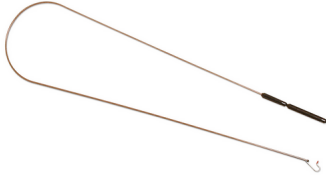

SUPER THRU CAR CLUTCH TOOL(7' LONG) - HP CO-82

hp_co-82.png

Rating: Not Rated Yet

Price

Price Each:\$66.10

[Ask a question about this product](#)

Description The Switch Stick is a five foot (1.5m) long bendable tool with a unique hook end designed to open cars from the inside. This tool slips into a vehicle between the window and door frame. Once inside, the Switch Stick acts as a third hand allowing you to flip switches, lift buttons, and hook handles. The hook has a protective coating and rubber cap, so the vehicle owner won't have to worry about a damaged interior. The Switch Stick is ideal for vehicles with side impact airbags where customers may be hesitant to have tools enter the door cavity. A must for vehicles with flush finger-tip lock switches such as Lexus and Volvo.