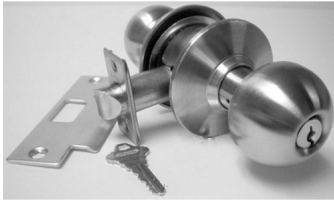

S Parker B9160 Series Grade 2 Storeroom Ball Knob Lock Sets For New or Replacement Installations - Satin Stainless Steel - 2-3/4 BS KD- Arrow Keyway - PA KB9160D32

pa_B9160.png

Rating: Not Rated Yet

Price

Price Each:\$42.87

[Ask a question about this product](#)

Description

SKU: PA KB9160D32

Function: Storeroom Lock

Grade: Grade 2

Finish: 32D Satin Stainless Steel

Style: Ball Knob

Backset: 2 3/4" Backset

Keyway: Arrow AR1

Keying: Keyed Different Supplied with 2 keys

Cylinder: 6 pin solid brass, keyed to 5 pins

Acceptable Cylinder: Accepts Lori 1539/1590; ILCO 1599/7035; DOM 1x5HT Medeco 20-200A1 or ASSA cylinder plugs

Latch: 1/2" throw solid brass dead locking latch

Fits: Doors from 1 3/8" to 1 3/4" thick

Handing: Reversible, non-handed

Strike Plate: 1-1/4" x 4-7/8" ANSI Strike Standard

Rose: 3" diameter rosettes

Features:>