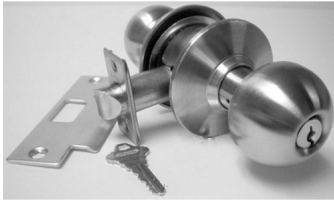

## S Parker B9160 Series Grade 2 Storeroom Ball Knob Lock Sets For New or Replacement Installations - Satin Stainless Steel - 2-3/4 BS KD - Weiser Keyway - PA WB9160D32

pa\_B9160.png

Rating: Not Rated Yet

**Price**

Price Each:\$41.92

[Ask a question about this product](#)

**Description**

SKU: PA WB9160D32

Function: Storeroom Lock

Grade: Grade 2

Finish: 32D Satin Stainless Steel

Style: Ball Knob

Backset: 2 3/4" Backset

Keyway: Weiser WR5

Keying: Keyed Different Supplied with 2 keys

Cylinder: 6 pin solid brass, keyed to 5 pins

Acceptable Cylinder: Accepts Lori 1539/1590; ILCO 1599/7035; DOM 1x5HT Medeco 20-200A1 or ASSA cylinder plugs

Latch: 1/2" throw solid brass dead locking latch

Fits: Doors from 1 3/8" to 1 3/4" thick

Handing: Reversible, non-handed

Strike Plate: 1-1/4" x 4-7/8" ANSI Strike Standard

Rose: 3" diameter rosettes

Features:>