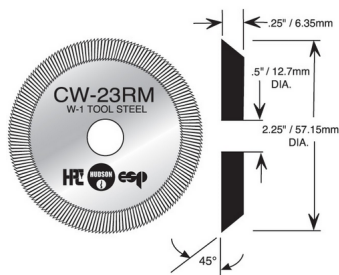

## STANDARD CUTTER(9120RM) - HP CW-23RM

hp\_cw-23rm\_orig.png

Rating: Not Rated Yet

**Price**

Price Each:\$89.04

[Ask a question about this product](#)

Description File- 2 1/4? - .25? 1/2?- HPC 9120 Series