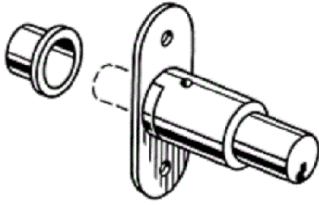

SLIDING DOOR LOCK PB KEY S - PA 2286PBA

pa_2286pb.png

Rating: Not Rated Yet

Price

Price Each:\$13.04

[Ask a question about this product](#)

Description The 2286 series of sliding door locks come with different keyed alike numbers, in polished brass finish. The mounting plate is 1-7/8" x 11/16", with the bolt being 9/32" in diameter. The lock is used for showcases, cabinets and sliding wood doors 7/8" thick. The locks are individually boxed with a cup strike and screws.