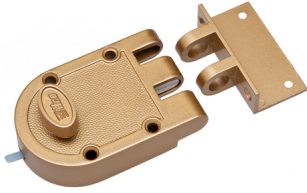

Ilco 530-53-51 Single Cylinder Jimmy Proof Deadlock, KW1 keyway

il_530 single cylinder jimmyproof.png

Rating: Not Rated Yet

Price

Price Each:\$21.10

[Ask a question about this product](#)

Description

Ilco 530-53-51 Single Cylinder Jimmy Proof Deadlock, KW1 keyway

SKU: - IL 530-53-51

Function: Single Cylinder Deadlock (thumb turn inside)

Application: For interior or exterior locking applications, Entry door

Keyway: KW1 Keyway

Bolt: Vertical Bolt Locking

Door Thickness: Fits 1 1/4" -2 1/4" (32mm-57mm)

Mounting: Surface Mounted - Non Handed

Finish: Light Bronze Lacquer