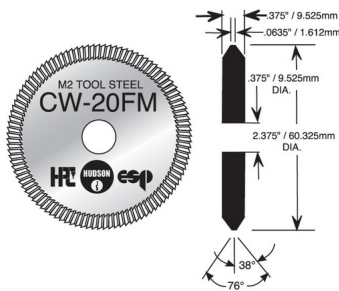

SARGENT DOUBLE ANGLE CUTTER (1200CMB SERIES) - HP CW-20FM

hp_cw-20fm_orig.png

Rating: Not Rated Yet

Price

Price Each:\$180.00

[Ask a question about this product](#)

Description Tool Steel Mill- 2 3/8? -.375?-.375? 1200 Series, 76? for Sargent