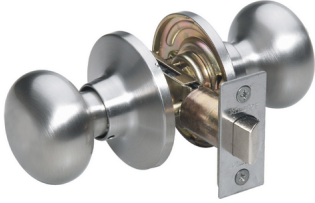

## PRASSAGE KNOB BISCUIT,SATIN NICKEL - MA BC0415BOX

ma\_bco0415.png

Rating: Not Rated Yet

**Price**

Price Each:\$18.48

[Ask a question about this product](#)

Description The Master Lock No. BC0415BOX features a biscuit style knob with six-way adjustable latch to fit all doors with 2-3/8in or 2-3/4in backset, square, rounded corners, or drive-in. This knob offers ANSI GRADE 3 performance for interior non-locking applicatio