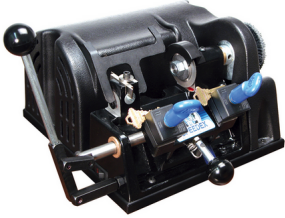

POWER SPEEDEX SEMI-AUTOMATIC DUPLICATOR - HP 9180MC

hp_9180mc_lg.png

Rating: Not Rated Yet

Price

Price Each:\$1,303.57

[Ask a question about this product](#)

Description The Power Speedex? is a semi-automatic duplicator, it is equipped with a spring-loaded carriage and safety release. This design holds the carriage against the cutter and tracer when cutting keys. The Power Speedex? has a molded plastic cover that encloses the heavy-duty motor. The 4-way jaws hold a large variety of different key blanks, including double-sided automotive keys. The expansive carriage range accommodates large-bow keys. The reversible tracer allows you to cut flat steel keys with the optional slotting cutter kit (No. CW-16KIT). The machine comes with the HPC Softie? de-burring brush. The simplicity of operating the Power Speedex? makes easy work out of duplicating even a large number of keys. The durable construction and bronze bearings combine for a long lasting, accurate machine.