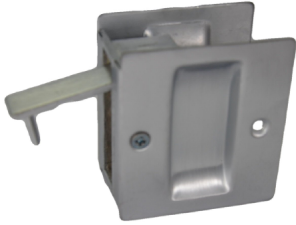

POCKET DR.LK. PAS.-SC - DJ PDL-100-626

dj_pdl100_626.png

Rating: Not Rated Yet

Price

Price Each:\$12.74

[Ask a question about this product](#)

Description

Pocket Door Lock PDL 100 Function Passage Product Specifications Number PDL 100 Dimensions 2-1/2" x 2-3/4" Ansi D0821 Shelf pack 10 Finishes 626 Material Brass Features Field Reversible, Adjustable for various door thicknesses, Includes pin & screws for 1-3/4" door width Competitor part # 330D, 990, 890, 1064