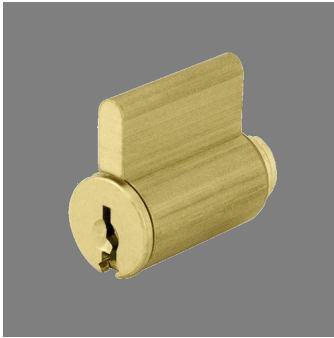

PADLOCK CYLINDER W/ MASTER W1 KEYWAY (M1) - AM APTW1

am_aptw1.png

Rating: Not Rated Yet

Price

Price Each:\$11.11

[Ask a question about this product](#)

Description

The APTW1 is the standard pin tumbler padlock cylinder with 4 pin tumblers and is drilled for 6 pins. Uses Master Lock K1 key blank.