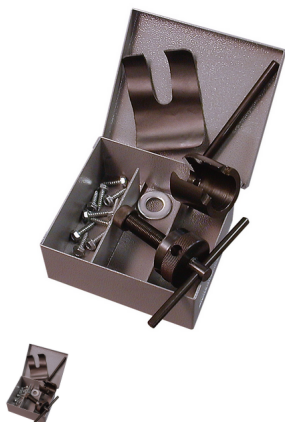

NOSE PULLER KIT - HP NP-4B

hp_np-4b.png

Rating: Not Rated Yet

Price

Price Each:\$162.56

[Ask a question about this product](#)

Description

This heavy wrought iron and bar steel Safe Deposit Box Nose Puller set is expertly machined and finished to effectively pull out a lock core from a safe deposit door. Simply turn screw into the center of core's keyway to act as an anchor. Then slip the spacer block into place and tighten by turning knurled knob. Continue turning clockwise, slowly and gradually until the entire core is drawn out. Then use the guard key and disengage bolt. If door does not open, then it becomes necessary to use the Door Puller device (No. DP-7B). The Nose Puller can also be used for removing the plug from a padlock. It is packed in a steel case.