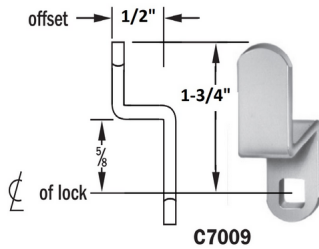

## National Lock Disk C7009-2C Tumbler Cam Lock Double Formed Cam 1.75" length, .5" offset- NL C7009-2C

nl\_c7009.png

Rating: Not Rated Yet

**Price**

Price Each:\$2.08

[Ask a question about this product](#)

Description National Lock C7009-2C National Lock Disk Tumbler Cam Lock Double Formed Cam 1.75" length, .5" offset. Cams are .095" thick and .625" wide. Mounting Hole = .284" Square.